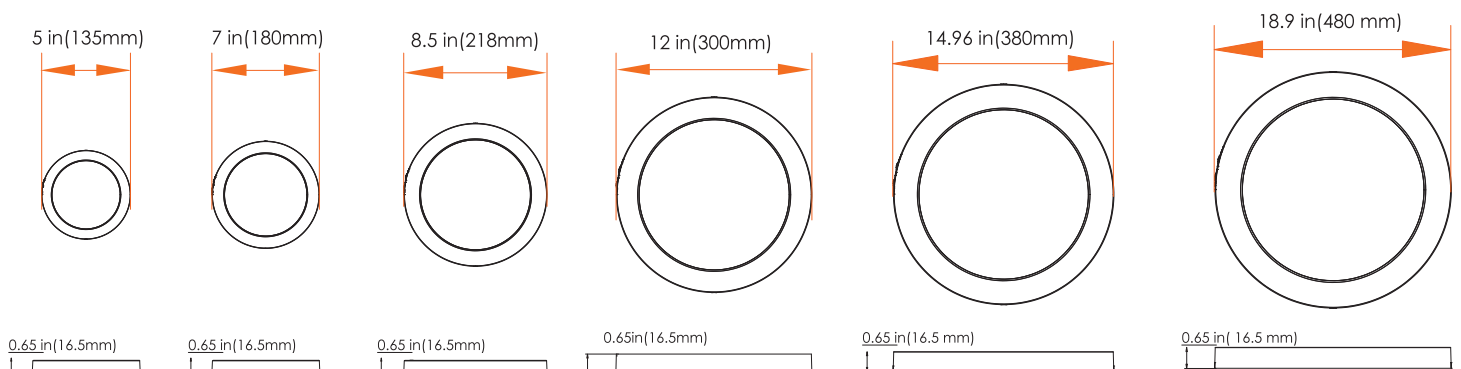

Dimensions & Weights

Model	VO-FMS5W9-R-120-5CCT	VO-FMS7W12-R-120-5CCT	VO-FMS8W18-R-120-5CCT	VO-FMS12W24-R-120-5CCT	VO-FMS15W32-R-120-5CCT	VO-FMS19W40-R-120-5CCT
Diameter in.(cm)	5 in	7 in	8 in	12 in	15 in	19 in
Height in. (cm)	0.65 in	0.65 in	0.65 in	0.65 in	0.65 in	0.65 in
Net weight (lbs)	0.392	0.551	0.705	1.26	2.01	3.28