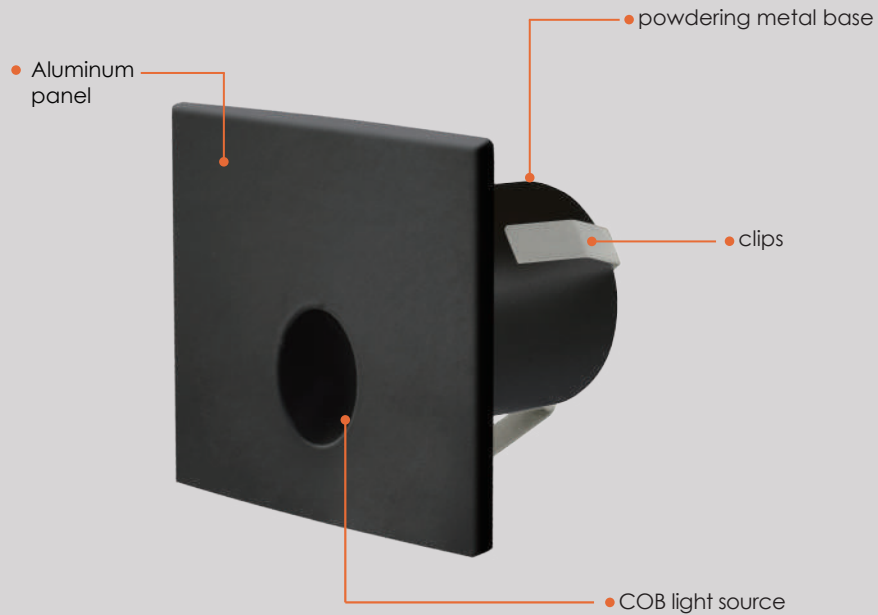

Product Details

Lumen Details

Model No.:	Watts (W)	5000K	
		Lumen Output (LM)	Efficiency (LM/W)
MNLED-2202-5K	1W	20LM	20LM/W
MNLED-2202S-5K	1W	20LM	20LM/W

Data is based upon tests performed in a controlled environment. Actual performance can vary depending on operating conditions. All products are subject to change or may be discontinued any time without notice. Please contact your Votatec customer service representative to confirm inventory levels at time of order