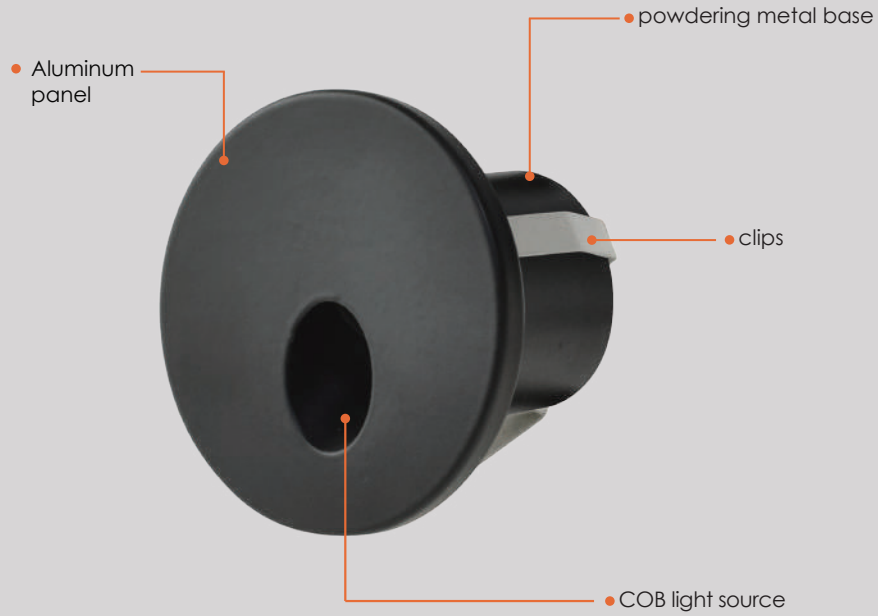

Product Details

Lumen Details

Model No.:	Watts (W)	5000K	
		Lumen Output (LM)	Efficiency (LM/W)
MNLED-2202-5K	1W	20LM	20LM/W
MNLED-2202S-5K	1W	20LM	20LM/W

Data is based upon tests performed in a controlled environment. Actual performance can vary depending on operating conditions. All products are subject to change or may be discontinued any time without notice. Please contact your Votatec customer service representative to confirm inventory levels at time of order