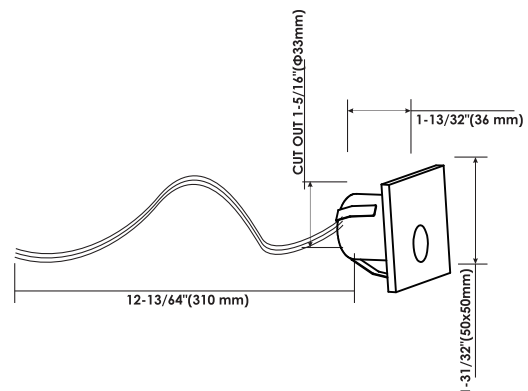

Features & Specifications

Construction	<ul style="list-style-type: none"> • Construction: One-piece die cast aluminum trim and heat sink construction • Precise optical lens, deep set for anti-glare and make light more soft for eyes • Panel of light is made by high quality die-casting aluminum, which is with light weight and anti-rust features
Mounting	<ul style="list-style-type: none"> • Recessed mounted by clips
Performance Data	<ul style="list-style-type: none"> • 1 CCT (5000K) • 80+ CRI • Electrical ratings: DC12V • Estimated life of over 50 000 hours • Operating temperature: -20°C /-4°F to 40°C/104°F
Compliances	<ul style="list-style-type: none"> • cETL certified for damp location • IP20/Indoor use only

Dimensions & Weights

Model No.	MNLED-2202-5K	MNLED-2202S-5K
Diameter in.(mm)	1-31/32"(Ø50mm)	/
length/width in.(mm)	/	1-31/32"(50mm)
Height in. (mm)	1-13/32"(36 mm)	1-13/32"(36 mm)
Net weight (lbs)	0.097	1.101