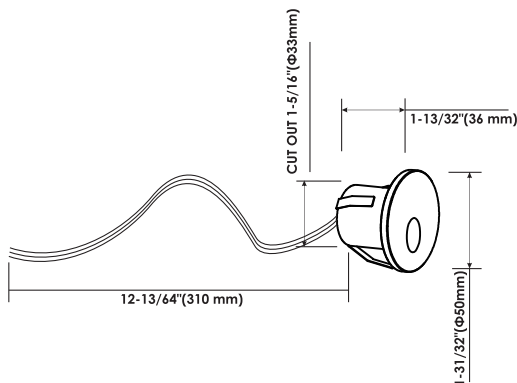

Features & Specifications

Construction	<ul style="list-style-type: none"> • Construction: One-piece die cast aluminum trim and heat sink construction • Precise optical lens, deep set for anti-glare and make light more soft for eyes • Panel of light is made by high quality die-casting aluminum, which is with light weight and anti-rust features
Mounting	<ul style="list-style-type: none"> • Recessed mounted by clips
Performance Data	<ul style="list-style-type: none"> • 1 CCT (5000K) • 80+ CRI • Electrical ratings: DC12V • Estimated life of over 50 000 hours • Operating temperature: -20°C /-4°F to 40°C/104°F
Compliances	<ul style="list-style-type: none"> • cETL certified for damp location • IP20/Indoor use only

Dimensions & Weights

Model No.	MNLED-2202-5K	MNLED-2202S-5K
Diameter in.(mm)	1-31/32"(Ø50mm)	/
length/width in.(mm)	/	1-31/32"(50mm)
Height in. (mm)	1-13/32"(36 mm)	1-13/32"(36 mm)
Net weight (lbs)	0.097	1.101