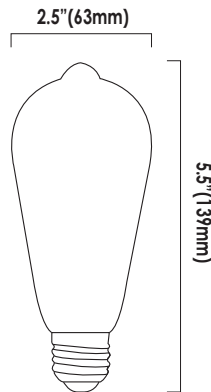

### Specifications

Model No.		<input type="checkbox"/> VO-FST64W6.5-26	<input type="checkbox"/> VO-FST64-WH-W6.5-26
General	CCT	<input type="checkbox"/> 3000K <input type="checkbox"/> 4000K <input type="checkbox"/> 5000K	<input type="checkbox"/> 3000K <input type="checkbox"/> 4000K <input type="checkbox"/> 5000K
	Watts	6.5W	6.5W
	Lumen	700Lm	700Lm
	Base	E26	E26
	Volts	120V	120V
	CRI	>80	>80
	Beam Angle	360°	360°
	Hours Rated	15,000Hrs	15,000Hrs
	Product Size	5.5"(H) x2.5"(Φ)	5.5"(H) x2.5"(Φ)
Electrical	IP Grade	IP20	IP20
	Power Factor	>0.7	>0.7
	Storage temperature	-25°C ~ 40°C	-25°C ~ 40°C
	Operating Temperature	-25°C ~ 40°C	-25°C ~ 40°C
Physical	Lens Material	Glass	Glass
	Bulb Head Color	Clear	Clear
	Weight (g)	42 (±5g)	42 (±5g)
Additional Information	Additional Info	Dimmable	Dimmable
	Warranty	3Years	3Years
Compliance	Certification	cUL	cUL

### Dimensions & Weights

Model	VO-FST64W6.5-26	VO-FST64-WH-W6.5-26
Diameter in. (mm)	2.5(63)	2.5(63)
Height in. (mm)	5.5(139)	5.5(139)
Net weight (g)	42 (±5g)	42 (±5g)

VO-FST64W6.5-26

VO-FST64-WH-W6.5-26