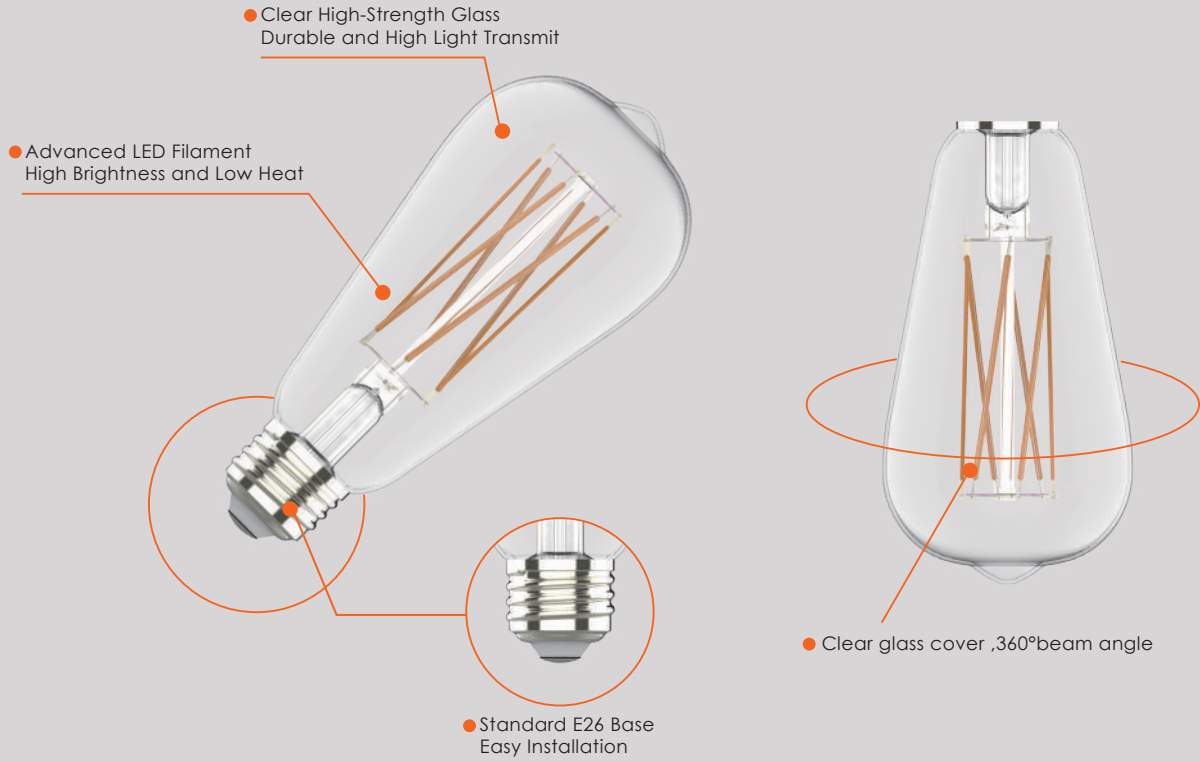

### Specifications

Model No.		<input type="checkbox"/> VO-FST64W6.5-26	<input type="checkbox"/> VO-FST64-WH-W6.5-26
General	CCT	<input type="checkbox"/> 3000K <input type="checkbox"/> 4000K <input type="checkbox"/> 5000K	<input type="checkbox"/> 3000K <input type="checkbox"/> 4000K <input type="checkbox"/> 5000K
	Watts	6.5W	6.5W
	Lumen	700Lm	700Lm
	Base	E26	E26
	Volts	120V	120V
	CRI	>80	>80
	Beam Angle	360°	360°
	Hours Rated	15,000Hrs	15,000Hrs
	Product Size	5.5"(H) x2.5"(Φ)	5.5"(H) x2.5"(Φ)
Electrical	IP Grade	IP20	IP20
	Power Factor	>0.7	>0.7
	Storage temperature	-25°C ~ 40°C	-25°C ~ 40°C
	Operating Temperature	-25°C ~ 40°C	-25°C ~ 40°C
Physical	Lens Material	Glass	Glass
	Bulb Head Color	Clear	Clear
	Weight (g)	42 (±5g)	42 (±5g)
Additional Information	Additional Info	Dimmable	Dimmable
	Warranty	3Years	3Years
Compliance	Certification	cUL	cUL

### Dimensions & Weights

Model	VO-FST64W6.5-26	VO-FST64-WH-W6.5-26
Diameter in. (mm)	2.5(63)	2.5(63)
Height in. (mm)	5.5(139)	5.5(139)
Net weight (g)	42 (±5g)	42 (±5g)

VO-FST64W6.5-26

VO-FST64-WH-W6.5-26

### Product Details