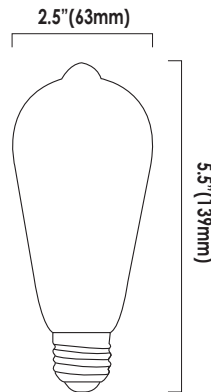

### Specifications

Model No.		<input type="checkbox"/> VO-FST64W6.5-26	<input type="checkbox"/> VO-FST64-WH-W6.5-26
General	CCT	<input type="checkbox"/> 3000K <input type="checkbox"/> 4000K <input type="checkbox"/> 5000K	<input type="checkbox"/> 3000K <input type="checkbox"/> 4000K <input type="checkbox"/> 5000K
	Watts	6.5W	6.5W
	Lumen	700Lm	700Lm
	Base	E26	E26
	Volts	120V	120V
	CRI	>80	>80
	Beam Angle	360°	360°
	Hours Rated	15,000Hrs	15,000Hrs
	Product Size	5.5"(H) x2.5"(Φ)	5.5"(H) x2.5"(Φ)
Electrical	IP Grade	IP20	IP20
	Power Factor	>0.7	>0.7
	Storage temperature	-25°C ~ 40°C	-25°C ~ 40°C
	Operating Temperature	-25°C ~ 40°C	-25°C ~ 40°C
Physical	Lens Material	Glass	Glass
	Bulb Head Color	Clear	Clear
	Weight (g)	42 (±5g)	42 (±5g)
Additional Information	Additional Info	Dimmable	Dimmable
	Warranty	3Years	3Years
Compliance	Certification	cUL	cUL

### Dimensions & Weights

Model	VO-FST64W6.5-26	VO-FST64-WH-W6.5-26
Diameter in. (mm)	2.5(63)	2.5(63)
Height in. (mm)	5.5(139)	5.5(139)
Net weight (g)	42 (±5g)	42 (±5g)

VO-FST64W6.5-26

VO-FST64-WH-W6.5-26