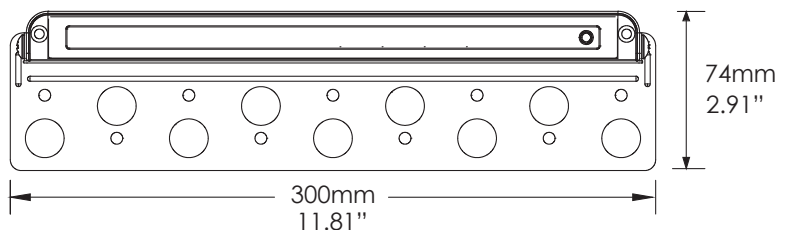

Features & Specifications

Construction

- Detachable die cast aluminum light
- Stainless steel mounting plate

Mounting

- Rotated 270° up and down
- Two way installation available . install as a rotatable hardscape light or a deck light.

Compliances

- CETL listed
- IP65 waterproof

Dimensions & Weights

Model	JXL-ST07-5CCT	JXL-ST12-5CCT
Width in. (mm)	6.81"(173mm)	11.81"(300mm)
Depth in. (mm)	2.91"(74mm)	2.91"(74mm)
Height in. (mm)	0.9"(23mm)	0.9"(23mm)
Net weight (lbs)	0.72	1.1