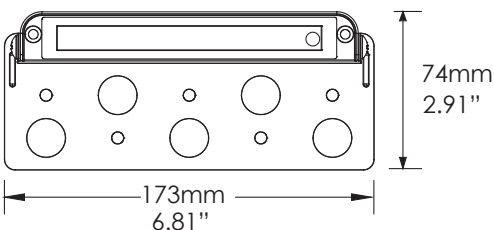

Project : _____
 Type : _____
 Drawn by : _____
 Catalogue No. : _____
 Date : _____

JXL-ST07-5CCT

JXL-ST12-5CCT

Specifications

	Model No.	□ JXL-ST07-5CCT	□ JXL-ST12-5CCT
General	Watts	4.5W	7W
	Length	7"	12"
	Lumen	310LM	450LM
	CCT	2700K/3000K/3500K/4000K/5000K	2700K/3000K/3500K/4000K/5000K
	Volts	AC/DC12-24V	AC/DC12-24V
	CRI	>82Ra	>82Ra
	Beam Angle	95°	95°
	Hours Rated	40,000 Hours	40,000 Hours
	Electrical	Power Factor	>0.9
Operating Temperature		-20°C~40°C / -4°F~104°F	-20°C~40°C / -4°F~104°F
Physical	Lens Material	anti UV PC	anti UV PC
	Housing Color	Brown	Brown
	Weight (LBS)	0.72	1.1
Additional Information	Additional Info	5 Way CCT	5 Way CCT
	Warranty	3 Years	3 Years
Compliance	Safety Listing	CETL Listed	CETL Listed
	Location Rating	Wet	Wet
	Energy Star	No	No
	DLC Approved	No	No
	DLC ID	No	No

Features & Specifications

Construction

- Detachable die cast aluminum light
- Stainless steel mounting plate

Mounting

- Rotated 270° up and down
- Two way installation available . install as a rotatable hardscape light or a deck light.

Compliances

- CETL listed
- IP65 waterproof

Dimensions & Weights

Model	JXL-ST07-5CCT	JXL-ST12-5CCT
Width in. (mm)	6.81"(173mm)	11.81"(300mm)
Depth in. (mm)	2.91"(74mm)	2.91"(74mm)
Height in. (mm)	0.9"(23mm)	0.9"(23mm)
Net weight (lbs)	0.72	1.1