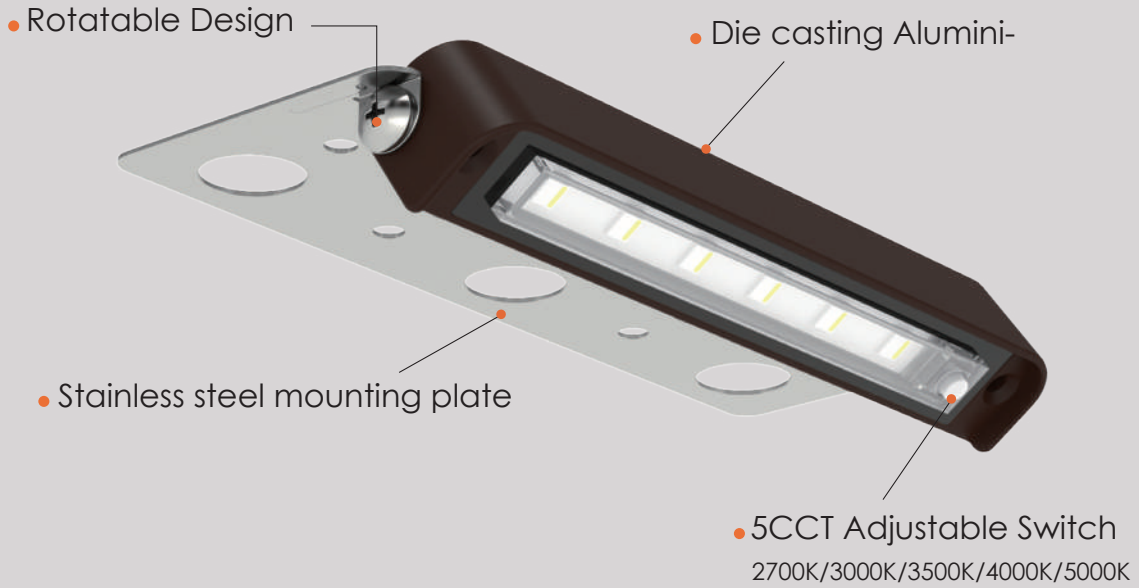

Product Details

Lumen Details

Model No.:	Watts (W)	2700K		3000K		3500K		4000K		5000K	
		Lumen Output (LM)	Efficiency (LM/W)	Lumen Output (LM)	Efficiency (LM/W)	Lumen Output (LM)	Efficiency (LM/W)	Lumen Output (LM)	Efficiency (LM/W)	Lumen Output (LM)	Efficiency (LM/W)
JXL-ST07-5CCT	4.5W	299LM	70	309LM	74	325LM	78	332LM	80	346LM	84
JXL-ST12-5CCT	7W	384LM	60	398LM	63	418LM	67	427LM	68	443LM	71

Data is based upon tests performed in a controlled environment. Actual performance can vary depending on operating conditions. All products are subject to change or may be discontinued any time without notice. Please contact your Votatec customer service representative to confirm inventory levels at time of order