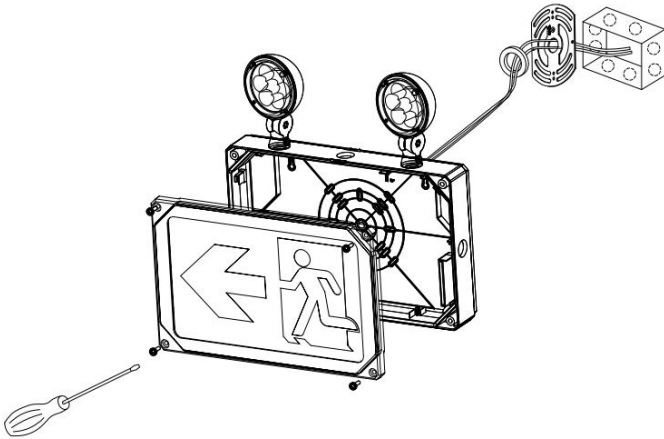

SAVE THESE INSTRUCTIONS

Use Flexible Conduit Only

Mounting Instructions

NOTE: First turn off electricity.

Wall mounting

1. Open the EXIT housing and diffuser with a screwdriver.

2. Knockout the back of the mounting plate and push wires through the hole.

3. Make the proper supply lead connections.

Connect the black and white leads to the building utility.

Black
120-347VAC
INPUT

White
Neutral

4. Connect the battery to PCB.

BATTERY

5. Snap fixture onto mounting plate and ensure no wires are pinched. Make sure the unit is fully attached.

6. Restore power and press test button. Battery powered LED will come on, AC light will turn off.

End mounting

1. Open the EXIT housing and knockout on the top of fixture.

2. Knockout the top or side of the mounting plate and push wires through the hole.