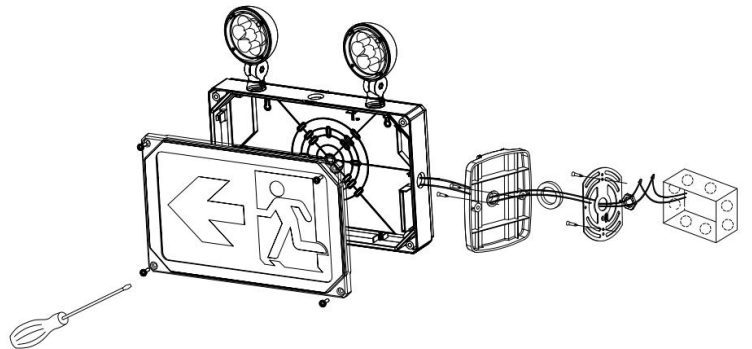

SAVE THESE INSTRUCTIONS

Use Flexible Conduit Only

Mounting Instructions

NOTE: First turn off electricity.

Wall mounting

1. Open the EXIT housing and diffuser with a screwdriver.

2. Knockout the back of the mounting plate and push wires through the hole.

3. Make the proper supply lead connections.

Connect the black and white leads to the building utility.

Black
120-347VAC
INPUT

White
Neutral

4. Connect the battery to PCB.

BATTERY

5. Snap fixture onto mounting plate and ensure no wires are pinched. Make sure the unit is fully attached.

6. Restore power and press test button. Battery powered LED will come on, AC light will turn off.

End mounting

1. Open the EXIT housing and knockout on the top of fixture.

2. Knockout the top or side of the mounting plate and push wires through the hole.