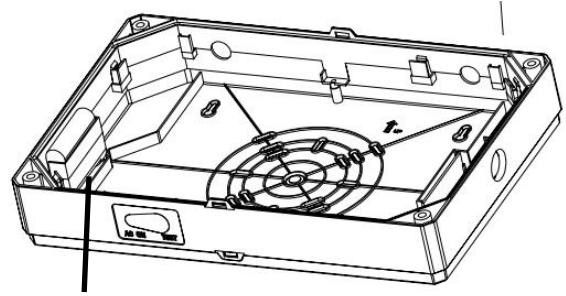

SAVE THESE INSTRUCTIONS

Use Flexible Conduit Only

Mounting Instructions

NOTE: First turn off electricity.

Wall mounting

1. Open the EXIT housing and diffuser with a screwdriver.

2. Knockout the back of the mounting plate and push wires through the hole.

3. Make the proper supply lead connections.

Connect the black and white leads to the building utility.

Black
120-347VAC
INPUT

White
Neutral

4. Connect the battery to PCB.

BATTERY

5. Snap fixture onto mounting plate and ensure no wires are pinched. Make sure the unit is fully attached.