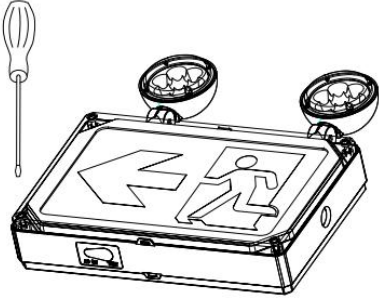

SAVE THESE INSTRUCTIONS

Use Flexible Conduit Only

Mounting Instructions

NOTE: First turn off electricity.

Wall mounting

1. Open the EXIT housing and diffuser with a screwdriver.

2. Knockout the back of the mounting plate and push wires through the hole.

3. Make the proper supply lead connections.

Connect the black and white leads to the building utility.

Black
120-347VAC
INPUT

White
Neutral

4. Connect the battery to PCB.

BATTERY

5. Snap fixture onto mounting plate and ensure no wires are pinched. Make sure the unit is fully attached.