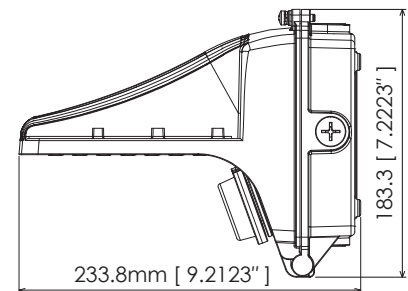

### Mounting

- Wall Mount

## Dimensions & Weights

Model No.	WP10-120M-PSC-3CCT
Length in.(cm)	9.21 inch (23.38)
Width in.(cm)	11.05 inch (28.04)
Height in.(cm)	7.22 inch (18.33)
Net weight Kgs.(lbs)	3.5 kgs (7.72)

**Product Details**