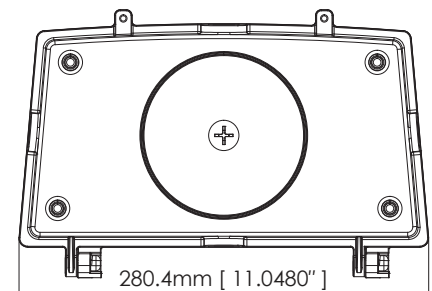

### Mounting

- Wall Mount

## Dimensions & Weights

Model No.	WP10-120M-PSC-3CCT
Length in.(cm)	9.21 inch (23.38)
Width in.(cm)	11.05 inch (28.04)
Height in.(cm)	7.22 inch (18.33)
Net weight Kgs.(lbs)	3.5 kgs (7.72)

**Product Details**