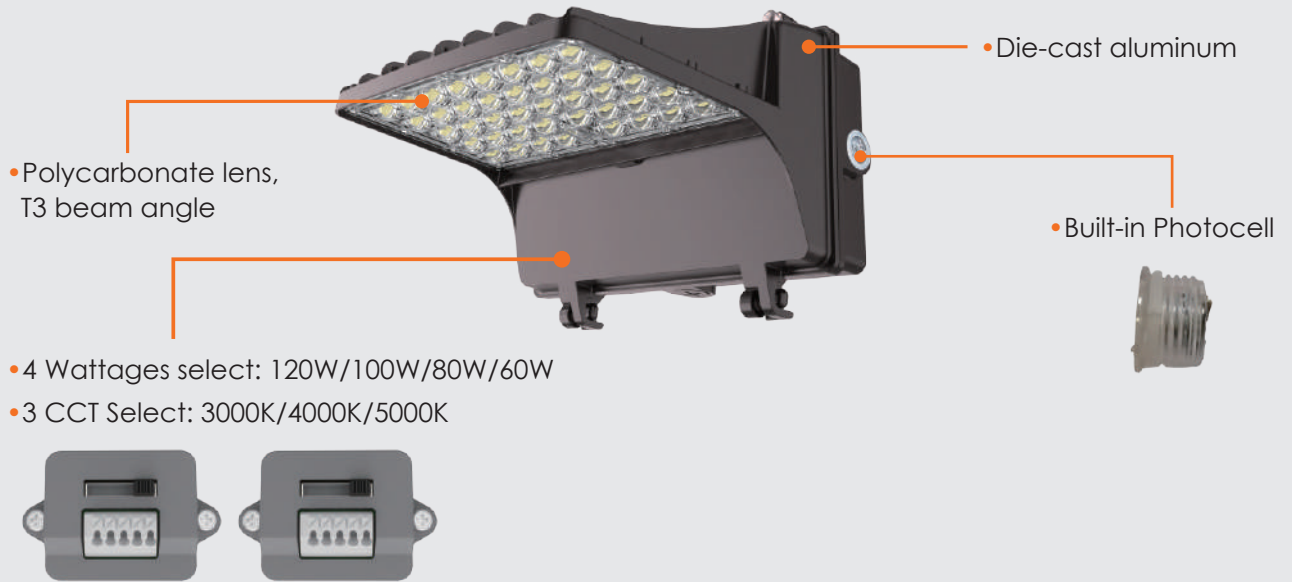

Product Details

Lumen Details

Model No.:	Watt	3000K	4000K	5000K
WP10-120M-PSC-3CCT	120W	14888LM	16463LM	15247LM
	100W	12737LM	13861LM	13097LM
	80W	10671LM	11447LM	10995LM
	60W	8793LM	9260LM	9018LM