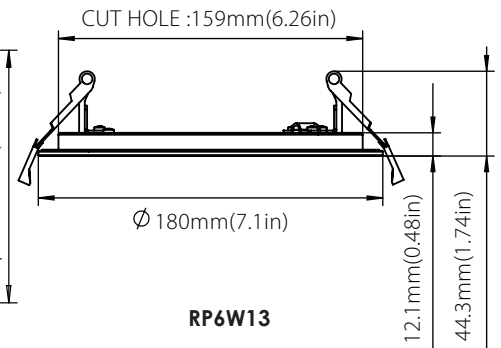

Features & Specifications

Construction	• Construction: Steel with frosted lens • Multiple LED array for uniform illumination • Rotatable multi-axis gimbal ring • CCT switches are placed discretely outside the driver housing
Mounting	• Easy installation for remodel or new construction applications With 2700K/3000K/3500K/4000K/5000K 5CCT selectable
Performance Data	• Available in 2700k/3000k/3500k/4000k/5000k selectable color temperature • 80+ CRI • Electrical ratings: 120v • Estimated life of over 100 000 hours to L70 • ELV&TRIACDimming • 2.5kV surge protection (standard) • Operating temperature: -20°C /-4°F to 40°C/104°F
Compliances	• ETL certified for wet locations • IP20 • ES listed • UL 263 ,ASTM E119& CAN/ULC S 101

Dimensions & Weights

Model	RP4W10	RP6W13
Diameter in.(mm)	4.92(125)	7.09(180)
Height in. (mm)	1.69(42)	1.74(44)
Net weight (lbs)	0.58	1.45

- RP4W10 Cut Hole : 104mm(4.1in)
- RP6W13 Cut Hole : 159mm(6.26in)

RP6W13