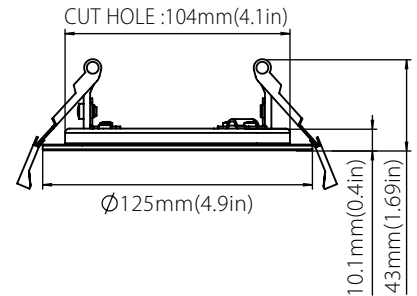

Project : _____
 Type : _____
 Drawn by : _____
 Catalogue No. : _____
 Date : _____

Specifications

| | Model No. | <input type="checkbox"/> RP4W10-120-D-5Way-FR | <input type="checkbox"/> RP6W13-120-D-5Way-FR |
|------------------------|----------------------------|-----------------------------------------------|-----------------------------------------------|
| General | Watts | 10W | 13W |
| | HID Equivalent | 60W | 75W |
| | Lumen | 820L | 1100L |
| | CCT | 2700K/3000K/3500K/4000K/5000K | 2700K/3000K/3500K/4000K/5000K |
| | Volts | 120V | 120V |
| | CRI | >80 | >80 |
| | Beam Angel | 40° | 40° |
| | Hours Rated | 50000 hours | 50000 hours |
| | Min Compartment Size | Ø4.9"x1.7" | Ø7.1"x1.7" |
| Electrical | Operating Frequency | 50-60Hz | 50-60Hz |
| | Power Factor | >0.9 | >0.9 |
| | Operating Position | Both Horizontal&Vertical | Both Horizontal&Vertical |
| | Surge Protection | Built-in surge protection-2.5KV | Built-in surge protection-2.5KV |
| | Operating Temperature | -20°C /-4°F to 40°C/104°F | -20°C /-4°F to 40°C/104°F |
| Physical | Lens Material | PMMA | PMMA |
| | Housing Color | White | White |
| | Weight (Kg) | 0.27 | 0.66 |
| Additional Information | Additional Info | 5 way CCT | 5 way CCT |
| | Rated For Enclosed Fixture | Yes | Yes |
| | Warranty | 5 years | 5 years |
| Compliance | Safety Listing | CETLus-Listed | CETLus-Listed |
| | Location Rating | Wet | Wet |
| | Energy Star | YES | YES |
| | DLC Approved | No | No |
| | DLC ID | No | No |

Dimensions & Weights

| Model | RP4W10 | RP6W13 |
|------------------|-----------|-----------|
| Diameter in.(mm) | 4.92(125) | 7.09(180) |
| Height in. (mm) | 1.69(42) | 1.74(44) |
| Net weight (lbs) | 0.58 | 1.45 |