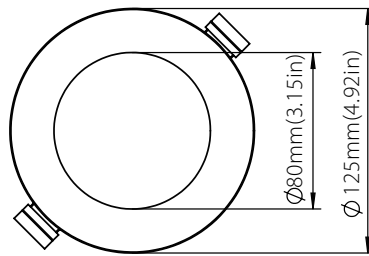

Project : _____
 Type : _____
 Drawn by : _____
 Catalogue No. : _____
 Date : _____

Specifications

| | Model No. | <input type="checkbox"/> RP4W10-120-D-5Way-FR | <input type="checkbox"/> RP6W13-120-D-5Way-FR |
|------------------------|----------------------------|-----------------------------------------------|-----------------------------------------------|
| General | Watts | 10W | 13W |
| | HID Equivalent | 60W | 75W |
| | Lumen | 820L | 1100L |
| | CCT | 2700K/3000K/3500K/4000K/5000K | 2700K/3000K/3500K/4000K/5000K |
| | Volts | 120V | 120V |
| | CRI | >80 | >80 |
| | Beam Angel | 40° | 40° |
| | Hours Rated | 50000 hours | 50000 hours |
| | Min Compartment Size | Ø4.9"x1.7" | Ø7.1"x1.7" |
| Electrical | Operating Frequency | 50-60Hz | 50-60Hz |
| | Power Factor | >0.9 | >0.9 |
| | Operating Position | Both Horizontal&Vertical | Both Horizontal&Vertical |
| | Surge Protection | Built-in surge protection-2.5KV | Built-in surge protection-2.5KV |
| | Operating Temperature | -20°C /-4°F to 40°C/104°F | -20°C /-4°F to 40°C/104°F |
| Physical | Lens Material | PMMA | PMMA |
| | Housing Color | White | White |
| | Weight (Kg) | 0.27 | 0.66 |
| Additional Information | Additional Info | 5 way CCT | 5 way CCT |
| | Rated For Enclosed Fixture | Yes | Yes |
| | Warranty | 5 years | 5 years |
| Compliance | Safety Listing | CETLus-Listed | CETLus-Listed |
| | Location Rating | Wet | Wet |
| | Energy Star | YES | YES |
| | DLC Approved | No | No |
| | DLC ID | No | No |

Dimensions & Weights

| Model | RP4W10 | RP6W13 |
|------------------|-----------|-----------|
| Diameter in.(mm) | 4.92(125) | 7.09(180) |
| Height in. (mm) | 1.69(42) | 1.74(44) |
| Net weight (lbs) | 0.58 | 1.45 |