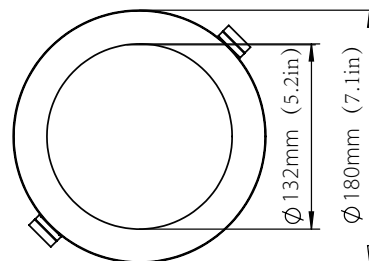

Features & Specifications

Construction	• Construction: Steel with frosted lens • Multiple LED array for uniform illumination • Rotatable multi-axis gimbal ring • CCT switches are placed discretely outside the driver housing
Mounting	• Easy installation for remodel or new construction applications With 2700K/3000K/3500K/4000K/5000K 5CCT selectable
Performance Data	• Available in 2700k/3000k/3500k/4000k/5000k selectable color temperature • 80+ CRI • Electrical ratings: 120v • Estimated life of over 100 000 hours to L70 • ELV&TRIACDimming • 2.5kV surge protection (standard) • Operating temperature: -20°C /-4°F to 40°C/104°F
Compliances	• ETL certified for wet locations • IP20 • ES listed • UL 263 ,ASTM E119& CAN/ULC S 101

Dimensions & Weights

Model	RP4W10	RP6W13
Diameter in.(mm)	4.92(125)	7.09(180)
Height in. (mm)	1.69(42)	1.74(44)
Net weight (lbs)	0.58	1.45

- RP4W10 Cut Hole : 104mm(4.1in)
- RP6W13 Cut Hole : 159mm(6.26in)

RP6W13