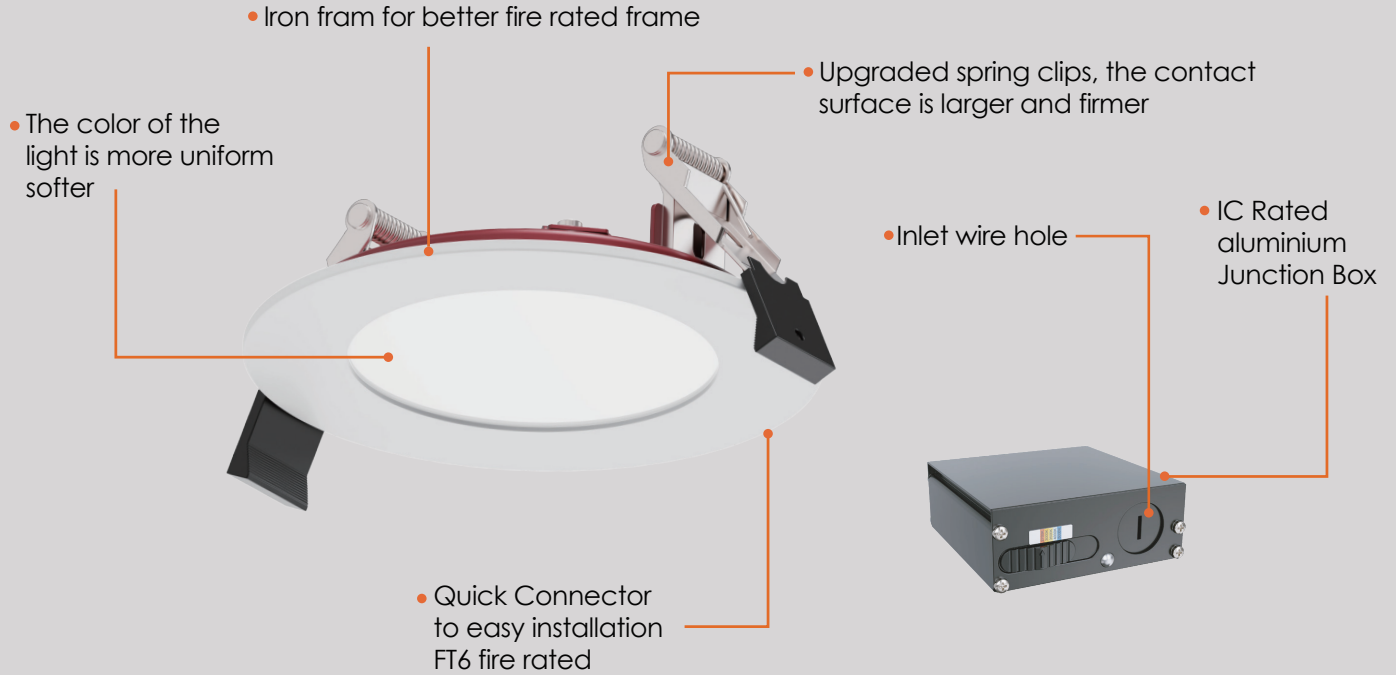

Product Details

Compatible Dimmers

BRAND	MODEL
HILUTRON	DVCL-153PLH
LUTRON	S600-P
LUTRON	DV600-P15
LUTRON	MACL-153M
LUTRON	CTCL-153P
LUTRON	MS-OPS2
LUTRON	CTCL-153P
LUTRON	PD-6WCL
LEVITON	6674
LEVITON	6681

Dimming range : 10%-100%

This table shows dimmers that have been tested and have demonstrated proper operation under normal conditions. Each installation being unique, various factors such as load, common neutrals or other electrical products on the circuit can, in certain instances, cause variance in system performance.

Read and comply to the dimmer installation instructions. Some dimmers may require more than one product for stable operation.

recommends to use dimmers designed to work with LED products. Older dimmers designed for incandescent products may cause erratic operation.