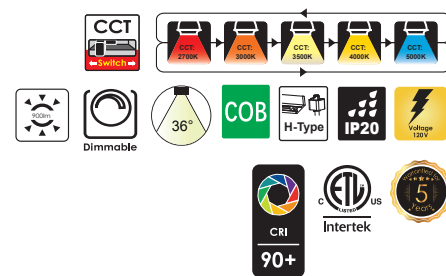

Project : _____
 Type : _____
 Drawn by : _____
 Catalogue No. : _____
 Date : _____

Specifications

Model No.		<input type="checkbox"/> VO-TRKW10-120-HL-D-5WAY/WH	<input type="checkbox"/> VO-TRKW10-120-HL-D-5WAY/BK
General	Watts	10W	10W
	Halogen Equivalent	50W	50W
	Lumen	900lm	900lm
	Base	halo base	halo base
	CCT	27/30/35/40/50K	27/30/35/40/50K
	Volts	AC120V	AC120V
	CRI	>90	>90
	Beam Angel	36°	36°
	Hours Rated	50000 hours	50000 hours
Electrical	Operating Frequency	60Hz	60Hz
	Power Factor	>0.9	>0.9
	Operating Position	Damp Location	Damp Location
	Surge Protection	4KV	4KV
Operating Temperature	-4°f~113°f	-4°f~113°f	
Physical	Lens Material	PC	PC
	Housing Color	White	Black
Additional Information	Additional Info	CCT adjustable	CCT adjustable
	Rated For Enclosed Fixture	NO	NO
	Warranty	5 Years	5 Years
Compliance	Safety Listing	ETL Listed	ETL Listed
	Location Rating	Damp	Damp
	Energy Star	No	No
	DLC Approved	Yes	Yes
DLC ID	To Be Provided	To Be Provided	

Compliances

- ETL certified for damp locations
- IP20
- DLC Premium

application

- Stores, Showrooms, Restaurants, and various Commercial & Residential spaces.

Dimensions & Weights

Model	VO-TRKW10
Diameter in.(cm)	1.96in(5cm)
Height in. (cm)	5.27in(13.3cm) 7.91in(20cm)
Net weight lbs(kg)	0.81lb(0.37kg)

"L" Connector

Floating Canopy Feed

Lumen Details

Model	Power	2700K		3000K		3500K		4000K		5000K	
		Luminous Flux	Input Voltage	Luminous Flux	Input Voltage	Luminous Flux	Input Voltage	Luminous Flux	Input Voltage	Luminous Flux	Input Voltage
VO-TRKW10-120-HL-D-5WAY/W	10W	724.7	AC120V	795.5	AC120V	880.3	AC120V	851.4	AC120V	702.1	AC120V
VO-TRKW10-120-HL-D-5WAY/BK	10W	724.7	AC120V	795.5	AC120V	880.3	AC120V	851.4	AC120V	702.1	AC120V