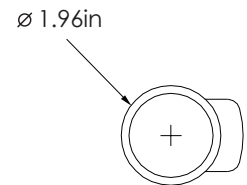

Mounting

- Available with suspending installation and surface-mounted installation

Performance Data

- 10W, 2700K/3000/3500/4000/5000K selectable
- 90+ CRI
- Electrical ratings: AC120V
- High-Efficacy with precise Center Beam Candle Power
- traic dimming
- Cold-forged aluminum heat sinks, which are optimal for heat control to ensure quality
- Operating temperature: -20°C ~45°C (-4°F~113°F)

Compliances

- ETL certified for damp locations
- IP20
- DLC Premium

application

- Stores, Showrooms, Restaurants, and various Commercial & Residential spaces.

Dimensions & Weights

Model	VO-TRKW10
Diameter in.(cm)	1.96in(5cm)
Height in. (cm)	5.27in(13.3cm) 7.91in(20cm)
Net weight lbs(kg)	0.81lb(0.37kg)

VO-TRKW10

Product Details

BLACK/WHITE

Installation

3 track lights can be installed in 1 ft of the tracks with 1 adapter, and 12 track lights can be installed in 4 ft of the tracks with 1 adapter

Accessories(Order Separately)