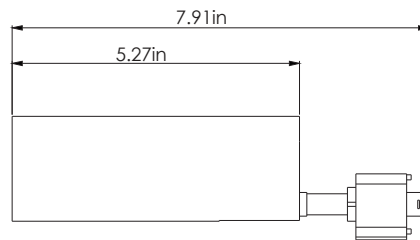

Compliances

- ETL certified for damp locations
- IP20
- DLC Premium

application

- Stores, Showrooms, Restaurants, and various Commercial & Residential spaces.

Dimensions & Weights

Model	VO-TRKW10
Diameter in.(cm)	1.96in(5cm)
Height in. (cm)	5.27in(13.3cm) 7.91in(20cm)
Net weight lbs(kg)	0.81lb(0.37kg)