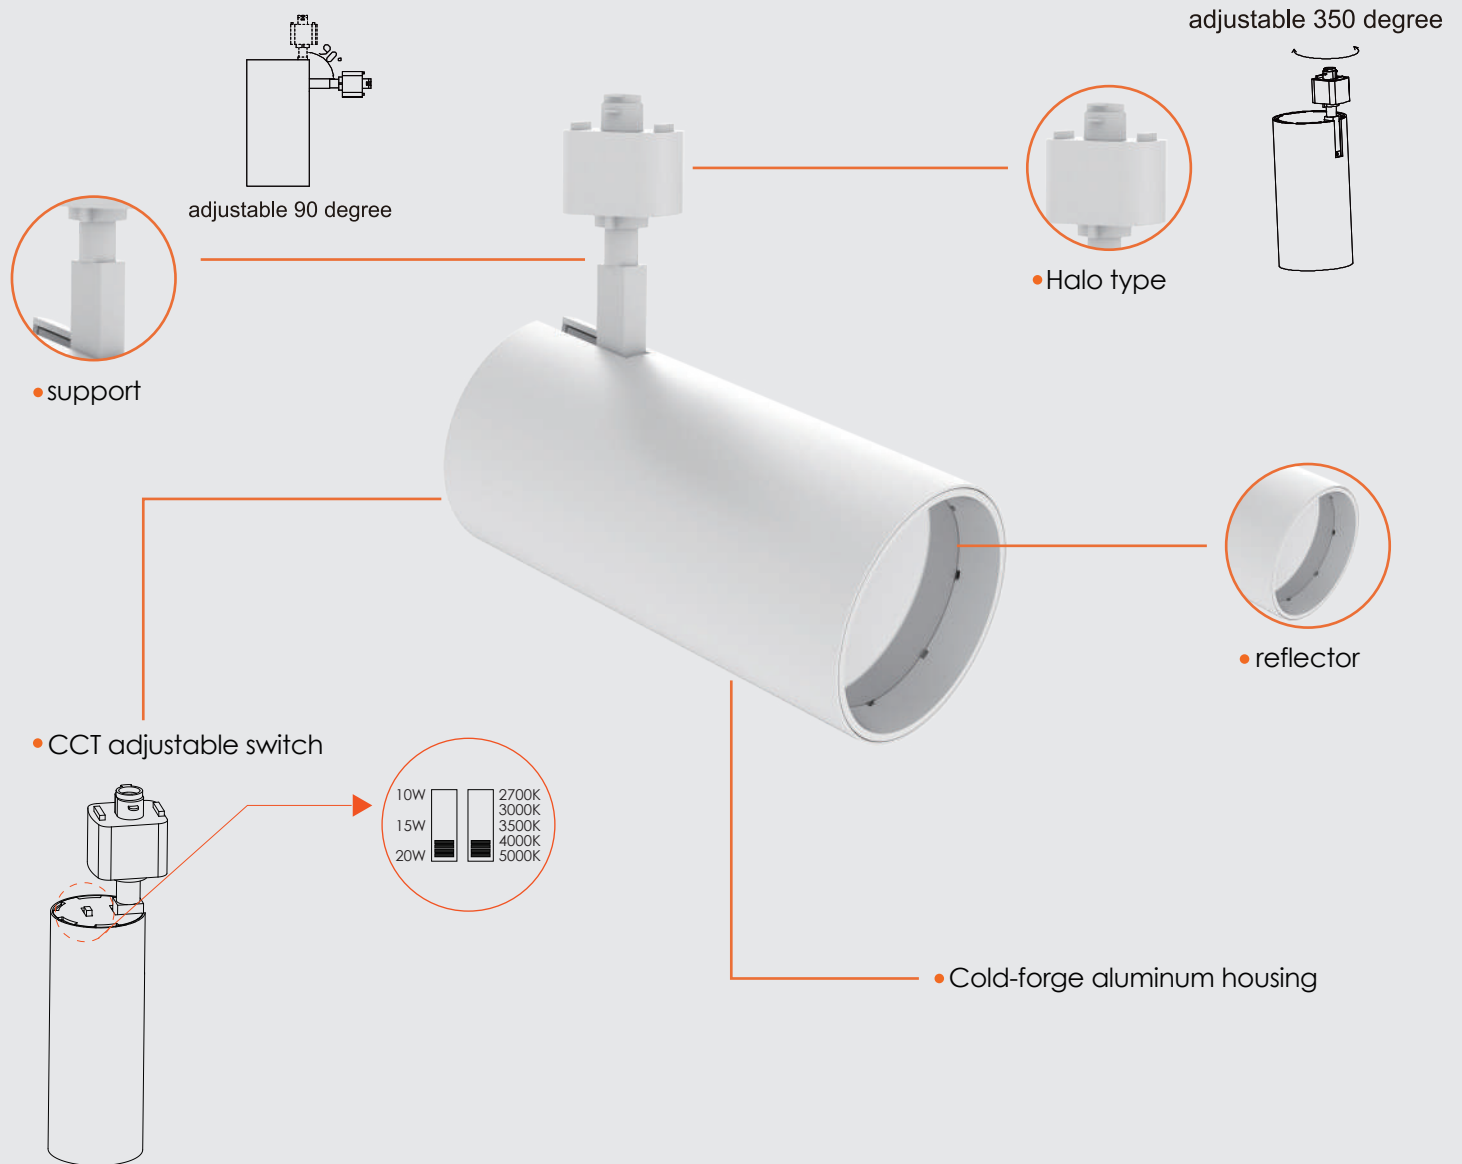

Features & Specifications

Construction

- Cold-forged aluminum heat sinks, which are optimal for heat control to ensure quality
- Can pivot +/-90° vertically and rotate 350° horizontally.
- CCT adjust or switch in housing
- With halo base
- Daisy connection with very convenient replacement in 1 minute

Mounting

- Available with suspending installation and surface-mounted installation

Performance Data

- 10W, 2700K/3000/3500/4000/5000K selectable
- 90+ CRI
- Electrical ratings: AC120V
- High-Efficacy with precise Center Beam Candle Power
- traic dimming
- Cold-forged aluminum heat sinks, which are optimal for heat control to ensure quality
- Operating temperature: -20°C ~45°C (-4°F~113°F)

Compliances

- ETL certified for damp locations
- IP20
- DLC Premium

application

- Stores, Showrooms, Restaurants, and various Commercial & Residential spaces.

Dimensions & Weights

Model	VO-TRKW10
Diameter in.(cm)	1.96in(5cm)
Height in. (cm)	5.27in(13.3cm) 7.91in(20cm)
Net weight lbs(kg)	0.81lb(0.37kg)

VO-TRKW10

Product Details

BLACK/WHITE

Installation

3 track lights can be installed in 1 ft of the tracks with 1 adapter, and 12 track lights can be installed in 4 ft of the tracks with 1 adapter

Accessories(Order Separately)