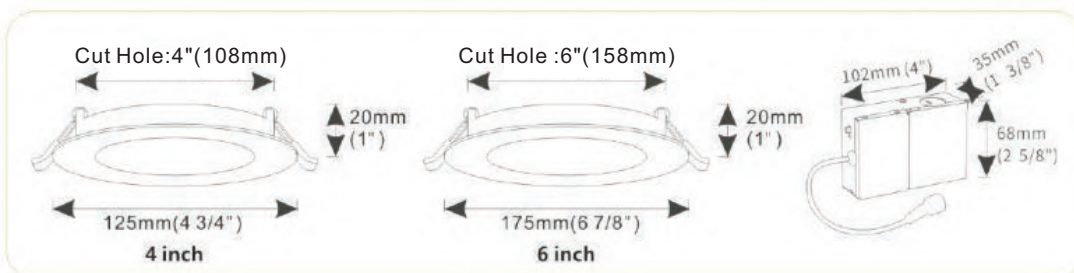

Project : _____
 Type : _____
 Drawn by : _____
 Catalogue No. : _____
 Date : _____

Specifications

Model No.		<input type="checkbox"/> P02104-NL-9W	<input type="checkbox"/> P02106-NL-12W
General	Watts	9W+3W	12W+3W
	HID Equivalent	80W	110W
	Lumen	750LM+150LM	1000LM+150LM
	Dimension	4"	6"
	Base	N/A	N/A
	CCT	2700K/3000K/3500K/4000K/5000K ADJ + Night Light 2200K	2700K/3000K/3500K/4000K/5000K ADJ + Night Light 2200K
	Volts	AC120V	AC120V
	CRI	>80	>80
	Beam Angel	110 degree	110 degree
	Hours Rated	50000 hours	50000 hours
Min Compartment Size	OD125*H20mm	OD175*H20mm	
Electrical	Operating Frequency	60Hz	60Hz
	Power Factor	>0.9	>0.9
	Operating Temperature	-40C (-40F) TO 50C(122F)	-40C (-40F) TO 50C(122F)
Physical	Lens Material	Plastic	Plastic
	Housing Color	White	White
	Weight (Kg)	0.35kgs	0.526kgs
Additional Information	Additional Info	CCT adjustable	CCT adjustable
	Rated For Enclosed Fixture	Yes	Yes
	Warranty	5 years	5 years
Compliance	Safety Listing	cETL-Listed	cETL-Listed
	Location Rating	Damp	Damp
	Energy Star	Yes	Yes
	DLC Approved	No	No
	DLC ID	No	No

Dimensions & Weights

Model	P02104-NT-9W	P02106-NL-12W
Diameter in.(mm)	4 3/4"(125mm)	6 7/8"(175mm)
Height in. (mm)	1"(20mm)	1"(20mm)
Net weight (KGS)	0.35	0.526

Product Details

This product comes with dual feature that allows you to select between downlight mode and nightlight mode.