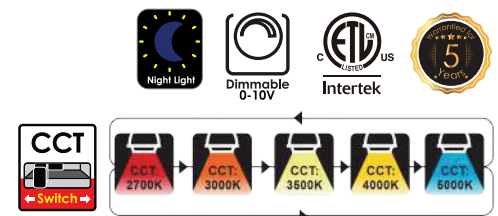

Compatible Dimmers

Brand	Model
LUTRON	DVCL-153p-WH, DVSCCL-153P-ES, DVCL-253P-ES, DVCL-253p-wh, PD-6WCL, CASETA, S-600P-WH, SELV-300P-IV, AYCL-253p-wh, MACL-153M-WH, DVWCL-153PH-WH, STCL-153p, CT-600P
LEVITON	DW6HD, IPL06-10Z, DSM10-1LZ, 6633, TSL06-1LW, 667H, 6674, 6615-POW, 6681-W
Cooper	SALO6P-W-K-L, DAL06P-C2-K-L

Dimming range : 10%-100%

This table shows dimmers that have been tested and have demonstrated proper operation under normal conditions. Each installation being unique, various factors such as load, common neutrals or other electrical products on the circuit can, in certain instances, cause variance in system performance.

Read and comply to the dimmer installation instructions. Some dimmers may require more than one product for stable operation.

Recommend to use dimmers designed to work with LED products. Older dimmers designed for incandescent products may cause erratic operation.

Lumen Details

Model No.:	Watts (W)	2700K		3000K		3500K		4000K		5000K	
		Lumen Output (LM)	Efficiency (LM/W)	Lumen Output (LM)	Efficiency (LM/W)	Lumen Output (LM)	Efficiency (LM/W)	Lumen Output (LM)	Efficiency (LM/W)	Lumen Output (LM)	Efficiency (LM/W)
P02104-NT-9W	9W+3W	726LM	81	773LM	86	798LM	88	806LM	89	775LM	86
P02106-NT-12W	12W+3W	1118LM	93	1152LM	96	1261LM	105	1226LM	102	1206LM	100

Data is based upon tests performed in a controlled environment. Actual performance can vary depending on operating conditions. All products are subject to change or may be discontinued any time without notice. Please contact your Votatec customer service representative to confirm inventory levels at time of order