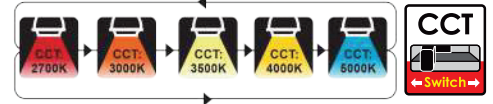

Project : _____
Type : _____
Drawn by : _____
Catalogue No. : _____
Date : _____

Specifications

Model No.		☐ P02104-NL-9W	☐ P02106-NL-12W
General	Watts	9W+3W	12W+3W
	HID Equivalent	80W	110W
	Lumen	750LM+150LM	1000LM+150LM
	Dimension	4"	6"
	Base	N/A	N/A
	CCT	2700K/3000K/3500K/4000K/5000K ADJ + Night Light 2200K	2700K/3000K/3500K/4000K/5000K ADJ + Night Light 2200K
	Volts	AC120V	AC120V
	CRI	>80	>80
	Beam Angel	110 degree	110 degree
	Hours Rated	50000 hours	50000 hours
Min Compartment Size	OD125*H20mm	OD175*H20mm	
Electrical	Operating Frequency	60Hz	60Hz
	Power Factor	>0.9	>0.9
	Operating Temperature	-40C (-40F) TO 50C(122F)	-40C (-40F) TO 50C(122F)
Physical	Lens Material	Plastic	Plastic
	Housing Color	White	White
	Weight (Kg)	0.35kgs	0.526kgs
Additional Information	Additional Info	CCT adjustable	CCT adjustable
	Rated For Enclosed Fixture	Yes	Yes
	Warranty	5 years	5 years
Compliance	Safety Listing	cETL-Listed	cETL-Listed
	Location Rating	Damp	Damp
	Energy Star	Yes	Yes
	DLC Approved	No	No
	DLC ID	No	No