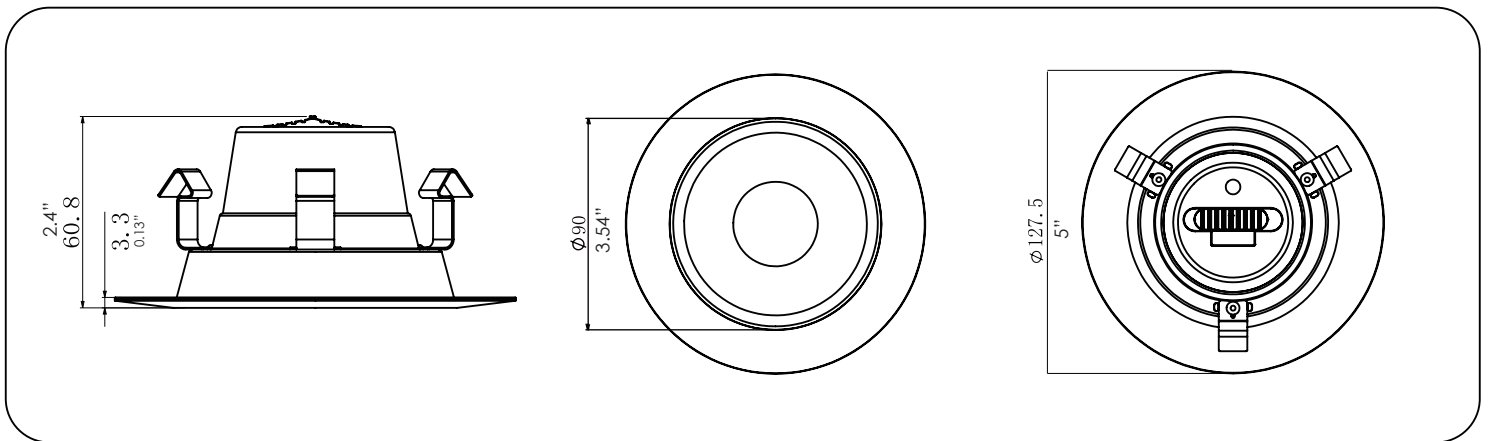

Dimensions