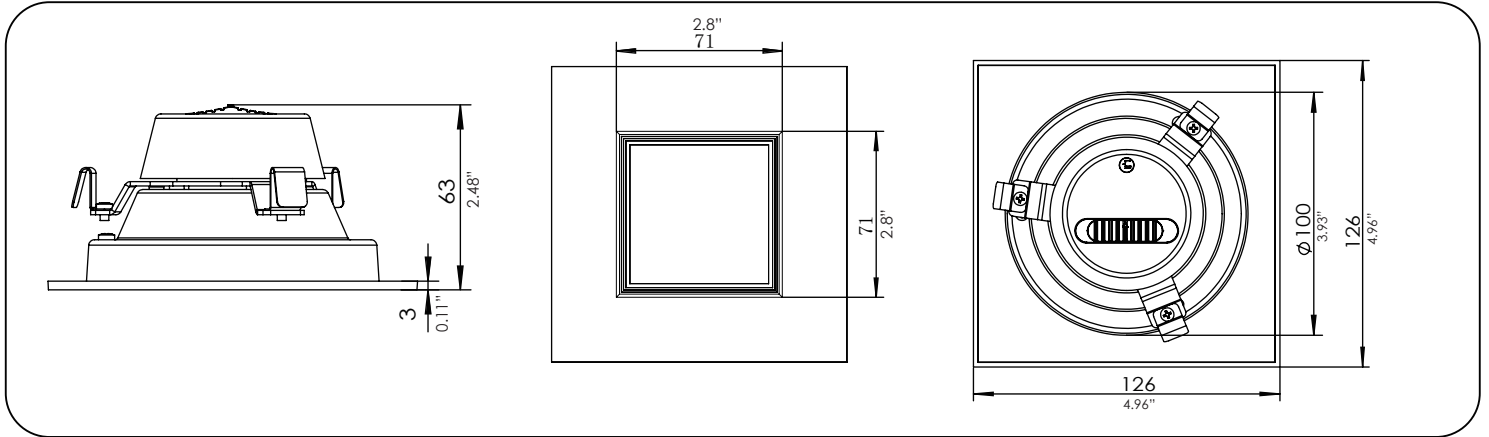

Dimensions