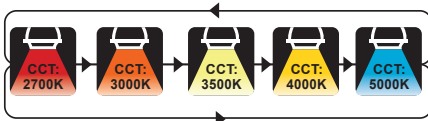

Specification

	4" Square Retrofit	4" Round Retrofit
Model No.	VO-SR4W9-120-D-5way	VO-RR4W9-120-D-5WAY
Size	126*63mm	128*59mm
Beam angle	110°	
Input Voltage (V)	120V 60Hz	
Power Factor	>0.7	
Dimmable	Yes	
Power (w)	9.3W	9W
Luminous Flux	700LM	800LM
Color Temperature	2700K/3000K/3500K/4000K/5000K adjustable	
CRI	>80	
SDCM	<7	
Lifetime (Hrs)	50000	
Certification Requirements	ETL/ES	

Features

- Safe - This downlight is IC Rated for direct contact with insulation. It is ETL certified, which means it has met the nationality recognized safety requirements.
- Energy Efficient - With Energy Star labeled, it consumes only 9.3/9 watts, equivalent to 50W halogen. That's so easy to save up to % 81 on the electric bill.
- Long Lifespan - The lifespan is as long as 50/000 hours. we provide 5 years warranty and lifetime technical support.